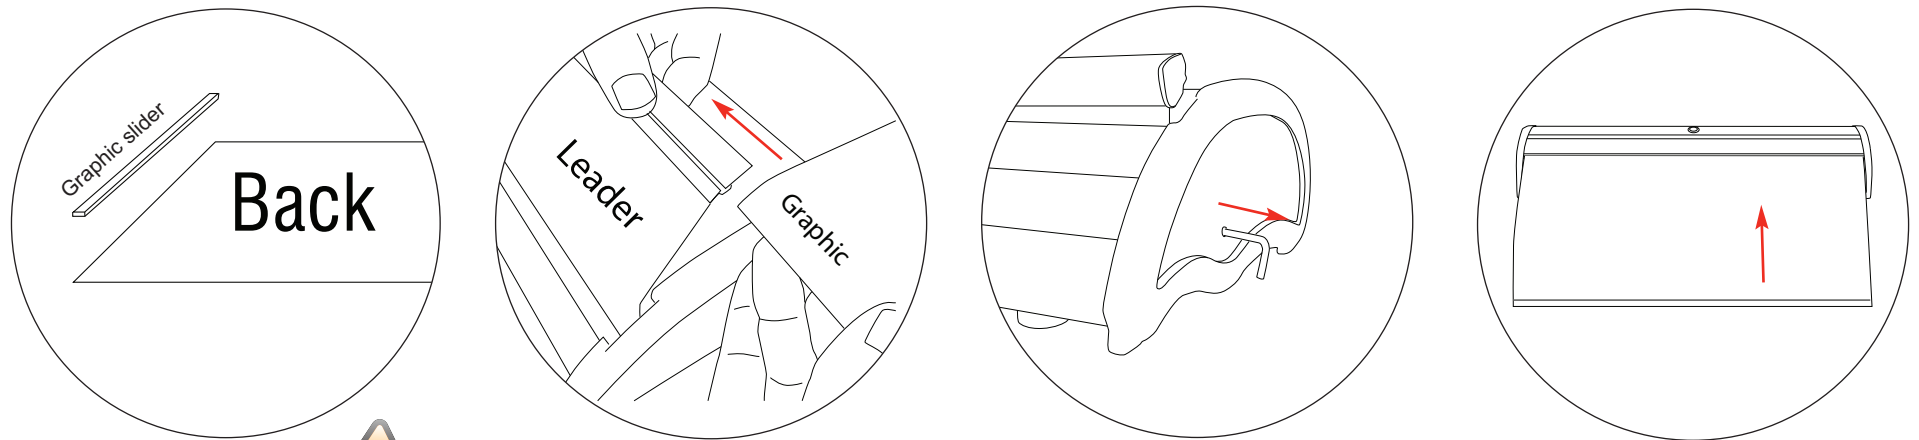

Include a 150mm at the bottom (non-visible area in roller mechanism)

Double sided only

830/880/950/1030mm 250mm

7.9kg

Original 3

Based on 800mm unit

Top Rail Attachment

Option 1

Option 2

Bottom Graphic Attachment

WARNING: Banner is pre-tensioned always attach graphic to Leader and top rail before removing the locking pin.