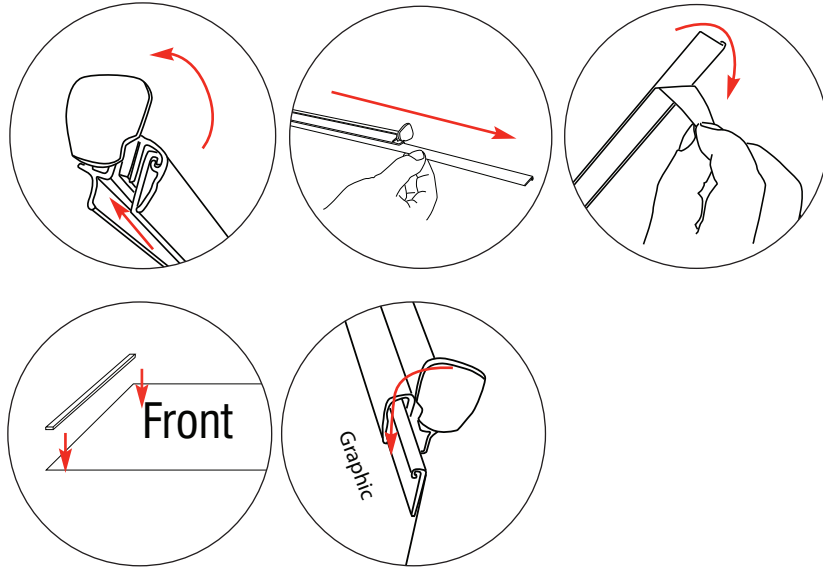

Include a 150mm at the bottom (non-visible area in roller mechanism)

Double sided only

830/880/950/1030mm 250mm

7.9kg

Original 3

Based on 800mm unit

Top Rail Attachment

Option 1

Option 2

Bottom Graphic Attachment

WARNING: Banner is pre-tensioned always attach graphic to Leader and top rail before removing the locking pin.