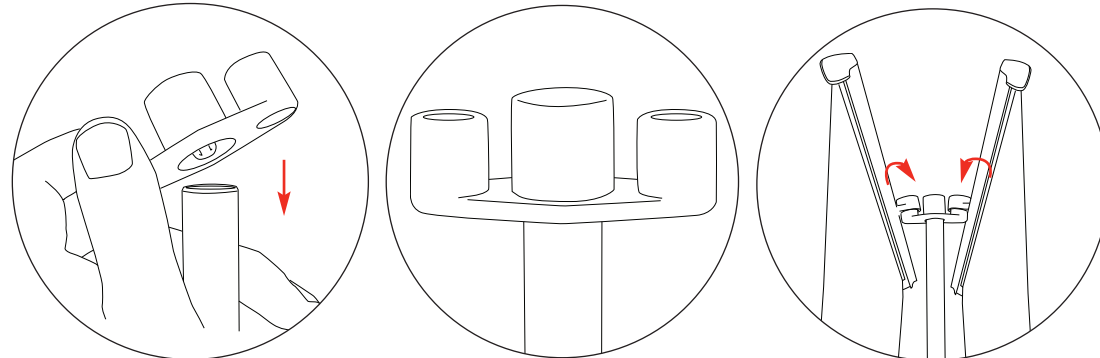

Assembly

- Total Visual Graphic Area: 600x2145mm
- Total Visual Graphic Area: 800x2145mm
- Total Visual Graphic Area: 850x2145mm
- Total Visual Graphic Area: 1000x2145mm
- Total Visual Graphic Area: 1200x2145mm
- Total Visual Graphic Area: 1500x2145mm
- Total Visual Graphic Area: 2000x2145mm

Include a 150mm at the bottom (non-visible area in roller mechanism)

Double sided only

830/880/950/1030mm 250mm

7.9kg

Original 3

Based on 800mm unit

Top Rail Attachment

Option 1

Option 2

Bottom Graphic Attachment

WARNING: Banner is pre-tensioned always attach graphic to Leader and top rail before removing the locking pin.