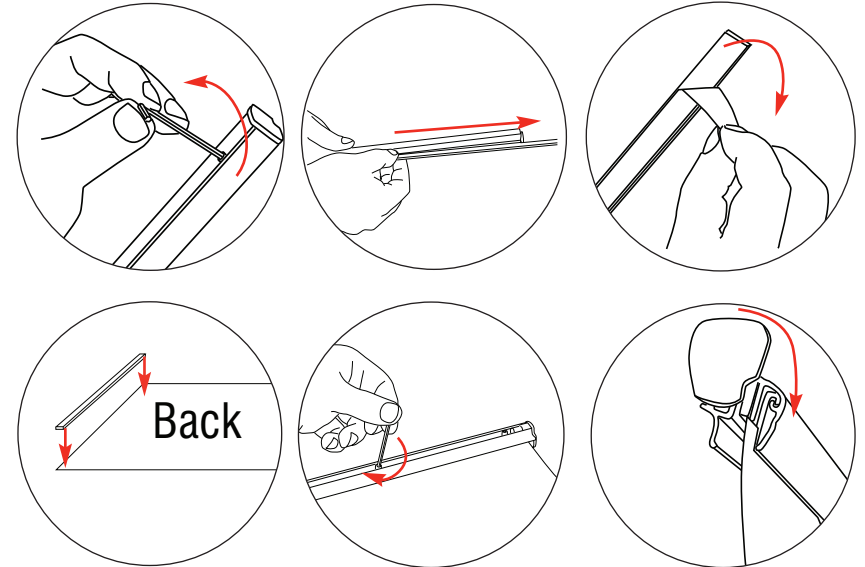

Include a 150mm at the bottom (non-visible area in roller mechanism)

Double sided only

830/880/950/1030mm 250mm

7.9kg

Original 3

Based on 800mm unit

Top Rail Attachment

Option 1

Option 2

Bottom Graphic Attachment

WARNING: Banner is pre-tensioned always attach graphic to Leader and top rail before removing the locking pin.