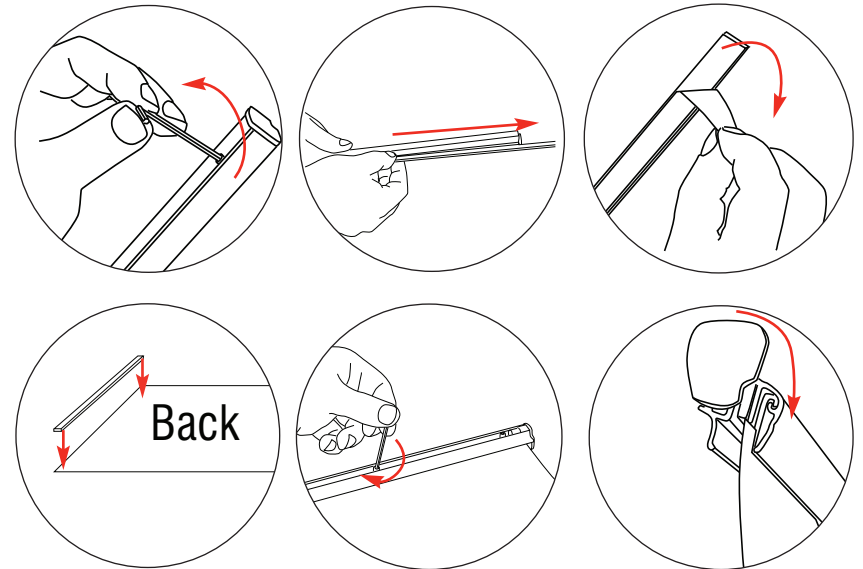

Include a 150mm at the bottom (non-visible area in roller mechanism)

Assembly

Rev2
10.11

5.5kg

Original 2

Based on 800mm unit

Top Rail Attachment

Option 1

Option 2

Bottom Graphic Attachment

WARNING: Banner is pre-tensioned always attach graphic to Leader and top rail before removing the locking pin.

We are continually improving and modifying our product range and reserve the right to vary the specifications without prior notice. All dimensions and weights quoted are approximate and we accept no responsibility for variance. E&OE.