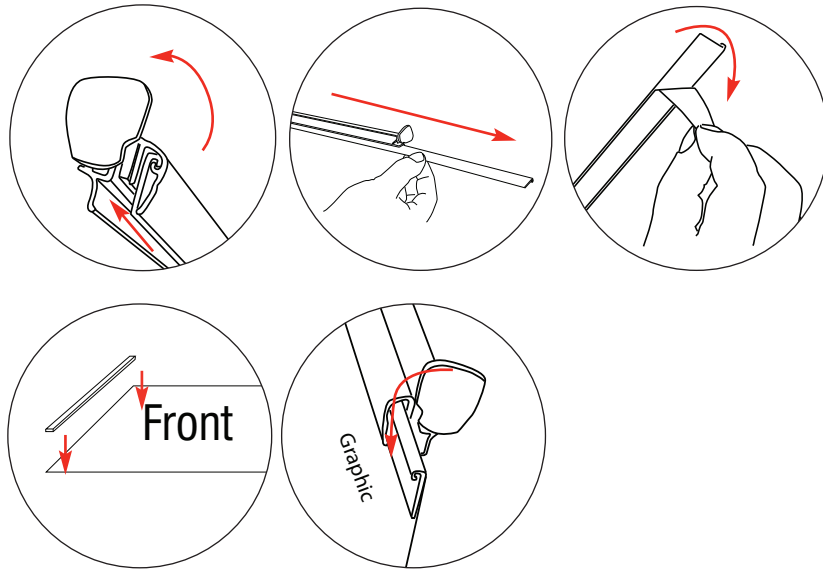

Include a 150mm at the bottom (non-visible area in roller mechanism)

Assembly

Rev2
10.11

5.5kg

Original 2

Based on 800mm unit

Top Rail Attachment

Option 1

Option 2

Bottom Graphic Attachment

WARNING: Banner is pre-tensioned always attach graphic to Leader and top rail before removing the locking pin.

We are continually improving and modifying our product range and reserve the right to vary the specifications without prior notice. All dimensions and weights quoted are approximate and we accept no responsibility for variance. E&OE.